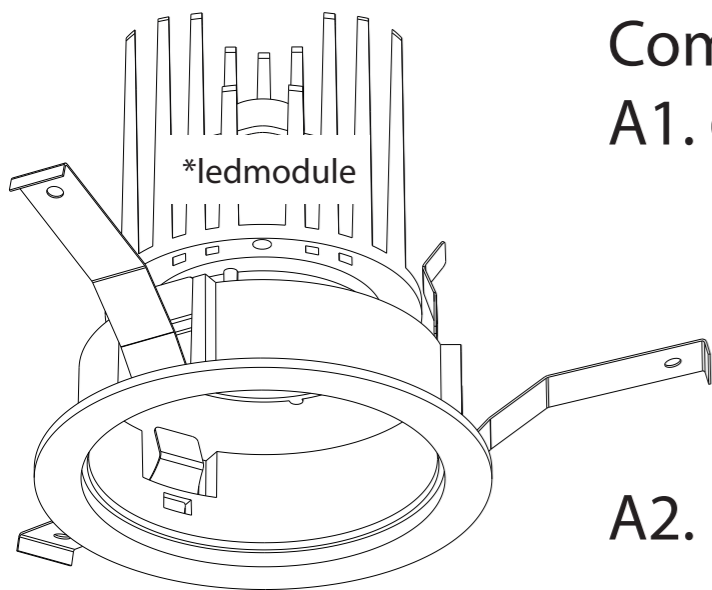

MX100090	MIX 6-13W HONEYCOMB BLACK
-----------------	----------------------------------

Compatible with:
 A1. 6-13W MIX MODELS with code:

- MX0xxxxx
- MX1xxxxx
- MX4xxxxx

A2. DOMINO BASIC

B1. FUNNEL SFEROS (+TRIMLESS)

MX100090: HONEYCOMB

oring incl. in Funnel