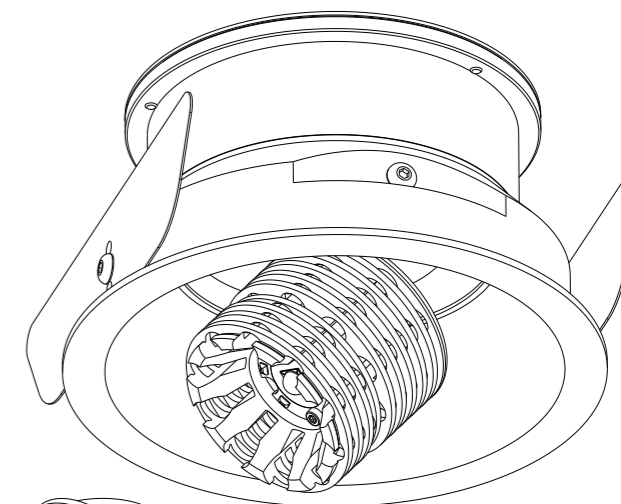

MX100090	MIX 6-13W HONEYCOMB BLACK
-----------------	----------------------------------

Compatible with:
 A1. 6-13W MIX MODELS with code:

- MX0xxxxx
- MX1xxxxx
- MX4xxxxx

A2. DOMINO BASIC

B1. FUNNEL SFEROS (+TRIMLESS)

MX100090: HONEYCOMB

oring incl. in Funnel