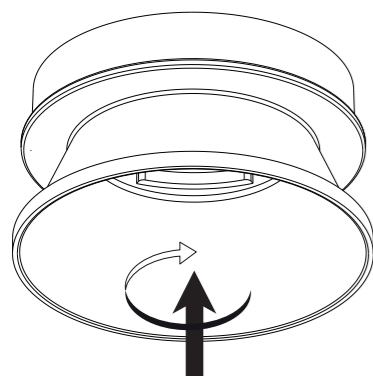

MX100090	MIX 6-13W HONEYCOMB BLACK
-----------------	----------------------------------

Compatible with:
 A1. 6-13W MIX MODELS with code:

- MX0xxxxx
- MX1xxxxx
- MX4xxxxx

A2. DOMINO BASIC

B1. FUNNEL SFEROS (+TRIMLESS)

MX100090: HONEYCOMB

oring incl. in Funnel